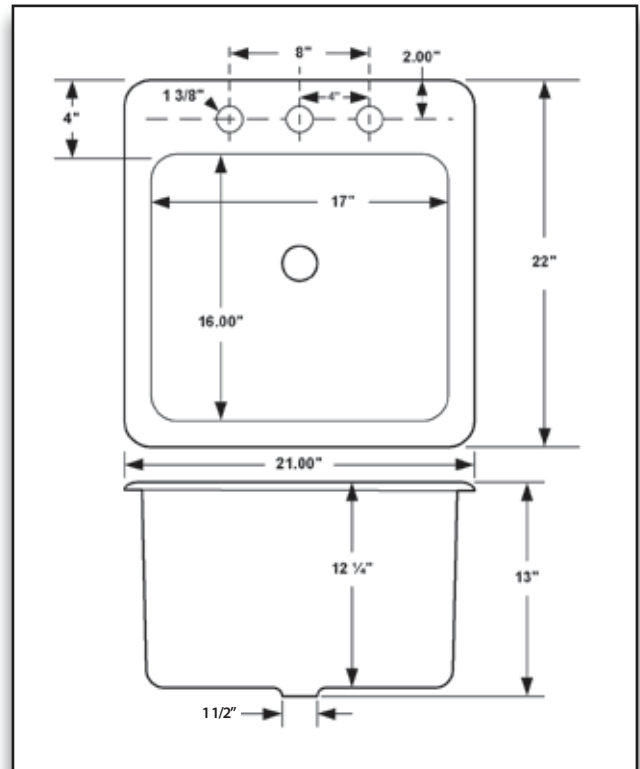

# Aspen

Aspen

21" x 22" Laundry Sink  
Self Rimming

Cat. No.	Size	Depth	Ship Wt.
807	21" x 22"	12"	80 lbs.

ACID RESISTANT ENAMEL ON CAST IRON  
\*Rough-in dimensions may vary 1/4"