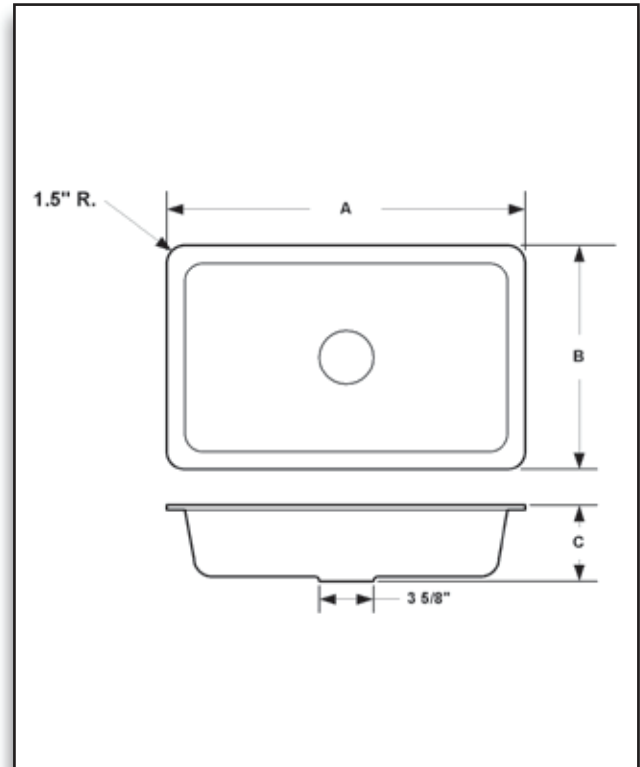

Little Corona

720

Little Corona

Flat Rim Kitchen Sink
Tile-In, Rim Mount or
Undercounter Mount

Accessories (Sold Separately)
Mounting Rim

Cat. No.	Size	Specs			Ship Wt.
		A	B	C	
720-F	24" x 16"	24"	16"	6.5"	46 lbs.
720-G	24" x 18"	24"	18"	6.5"	53 lbs.
720-H	24" x 20"	24"	20"	6.5"	57 lbs.
720-I	30" x 18"	30"	18"	7"	65 lbs.
720-J	30" x 20"	30"	20"	7"	70 lbs.

ACID RESISTANT ENAMEL ON CAST IRON
*Rough-in dimensions may vary 1/4"